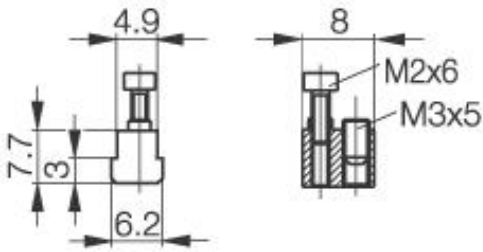

Accessories: Mounting unit BMF 103-HW-43

Common Data

Version
Usable with

Bracket for BMF 103-HW-43
in connection with BMF 303K-..for
Pneumatic cylind

Mechanical Data

Material
Weight

CuZn, Nickel plated
2.5

PX1665