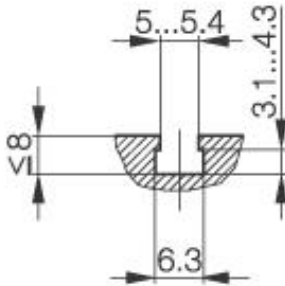

Accessories: Mounting unit BMF 103-HW-43

Common Data

Version
Usable with

Bracket for BMF 103-HW-43
in connection with BMF 303K-..for
Pneumatic cylind

Mechanical Data

Material
Weight

CuZn, Nickel plated
2.5

PX1665